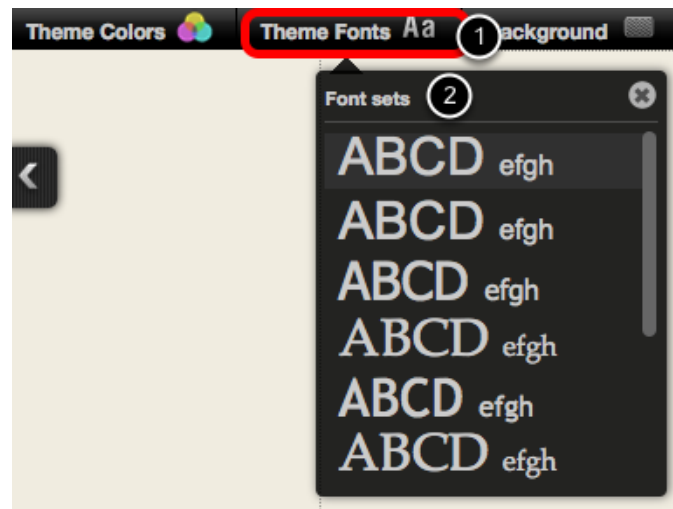

## Font sets

---

How to switch the font set for your site

### The font set panel

Click the **font set icon (1)** to open the **font set panel (2)**. Click any font set on the list to change the font set.