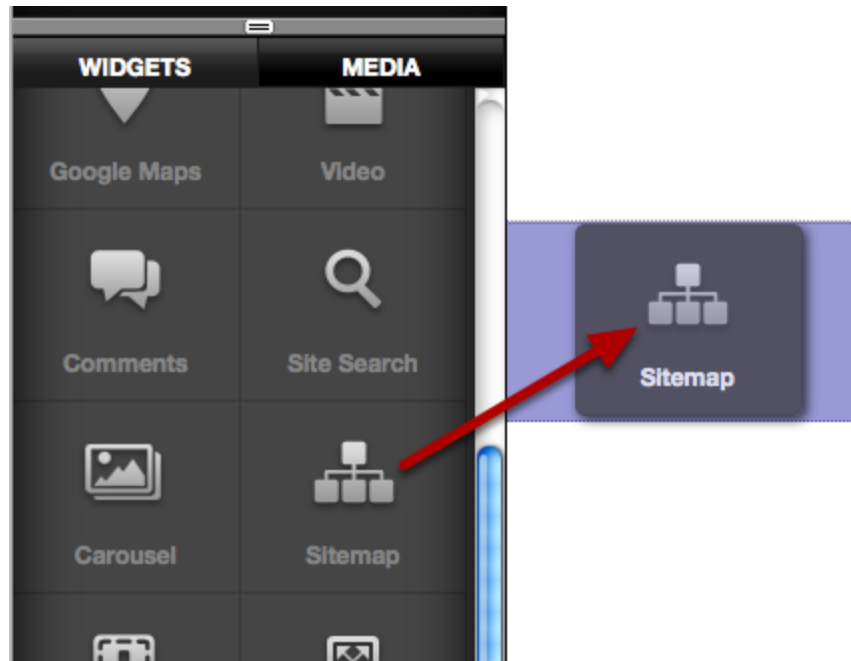

Sitemap widget

Use the sitemap widget to add a sitemap to your page

The Sitemap widget creates a dynamically updated list of every page in your site to your page. Whenever you update your site the the sitemap will update automatically. Use the sitemap widget if you have a site with lots of pages to help users see the site structure and navigate the content.