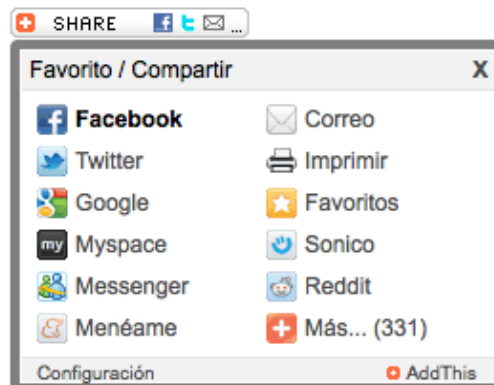

Social bookmarking widget

Locate the Social bookmarking widget

Click the widgets tab (1) and drag the social bookmarks widget on to the page (2)

Enter preview mode to test the widget

Hover over the widget in preview mode to test it

Click any of the icons to bookmark the current page with selected social bookmark service.